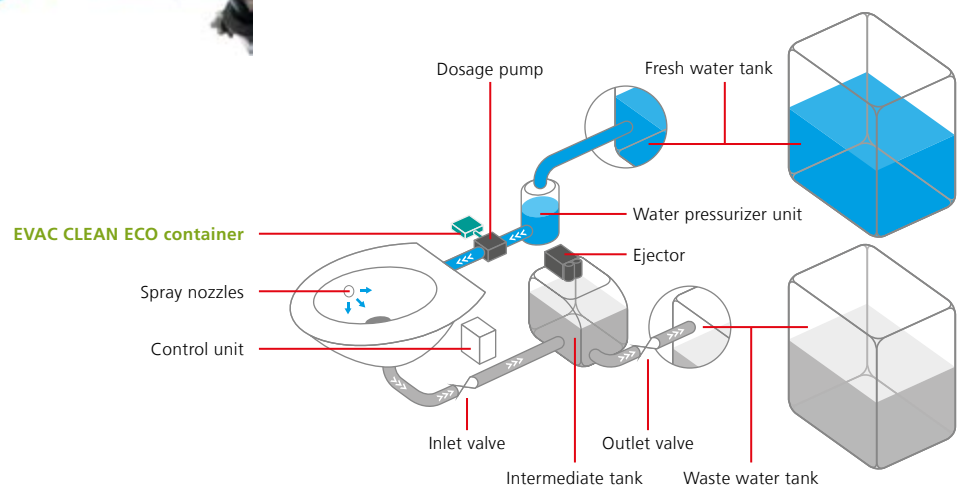

General Data

Consumption: approx. 0.2 ml per flush cycle
1 container (1,500 ml) lasts about 7,500 flush cycles, i.e. 3 months

Environmental compatibility certificate: EU norm.
Biodegradable according to OECD guidelines for testing of chemicals, method 302 B

Installation: approx. 20 min. per toilet system

How It Works

With every toilet flush, the dosage pump injects a small quantity of EVAC CLEAN ECO into the flush water.

- **01** Flush water adapter
- **02** Dosage pump
- **03** EVAC CLEAN ECO hose