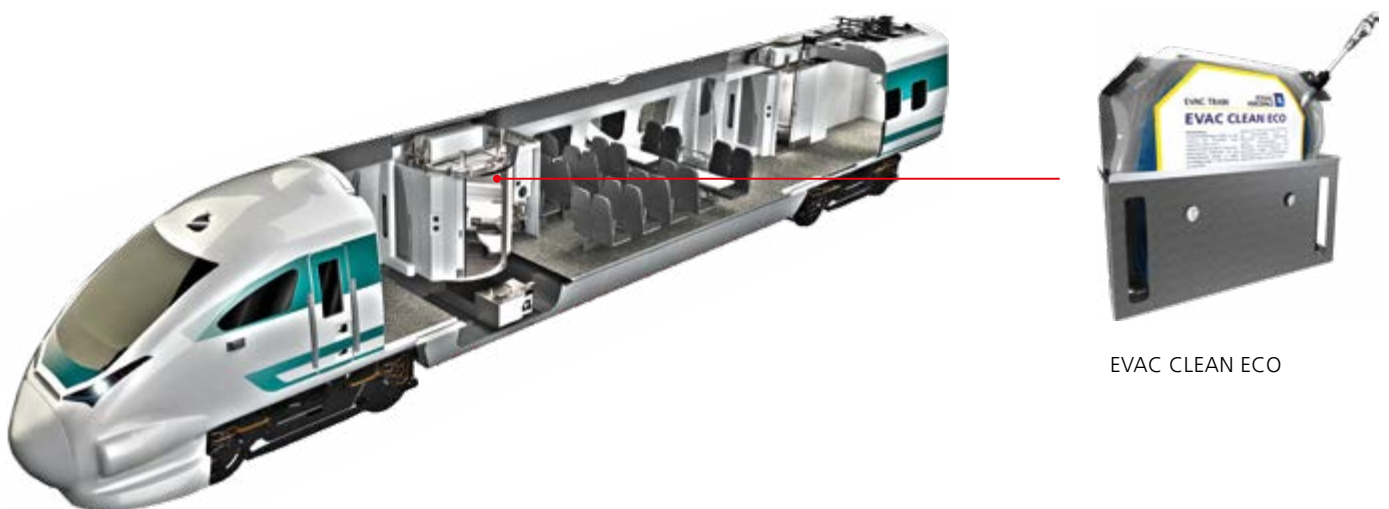

EVAC flush water additives decalcify the entire toilet system including toilet bowl, piping, sliding gate valves and spray nozzles. By preventing system blockages and mineral deposits, they contribute substantially to seamless operation. The overall effect is a boost for system availability with minimum maintenance.

Passenger comfort

The continuous prevention of calcium build-up keeps the toilet bowl clean – a welcome plus for passenger comfort but also for cost-effectiveness, as it eliminates the need for additional cleaning agents. Moreover, EVAC CLEAN ECO's fresh and pleasant scent further adds to a cleaner experience of the entire toilet cabin, which in turn has been proven to decrease vandalism.

Easy, space-saving installation

The dosage pump which injects a small quantity of EVAC CLEAN ECO with every flush is mounted directly on the toilet. Due to its flexible design, the additive container can be placed wherever the respective cabin space allows. Retrofit solutions – even for other toilet systems – are easy to implement.

Economy

EVAC flush water additives are provided in a flexible pouch that allows for full and loss-free extraction of its contents by introducing the suction lance deeply into the container. The elastic deformability of the additive container also ensures frost resistance.

Environmentally compatible

EVAC CLEAN ECO is non-biocidal and easily biodegradable.

EVAC CLEAN ECO