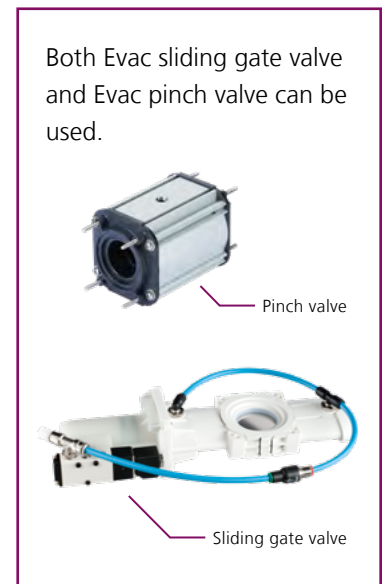

Evac Compact

One unit. All components. Full flexibility.

System Design

Saving space as well as resources, this microprocessor-controlled, all-in-one unit features a local vacuum system, removing the need for a vacuum-proof waste water tank. It is available with both sliding gate valve and pinch valve. Use depends on customer preferences and specifications. The customer has a choice between sit-down, squatting pan and urinal styles.

Super efficient at just 0,5 l water per flush and engineered to ensure optimum performance using small tank volumes, the Evac Compact is an excellent and economical stand-alone solution. Its integrated fault detection and trouble shooting as well as super-easy installation and maintenance make it a worry-free system: The entire unit can be replaced within 10-15 minutes.