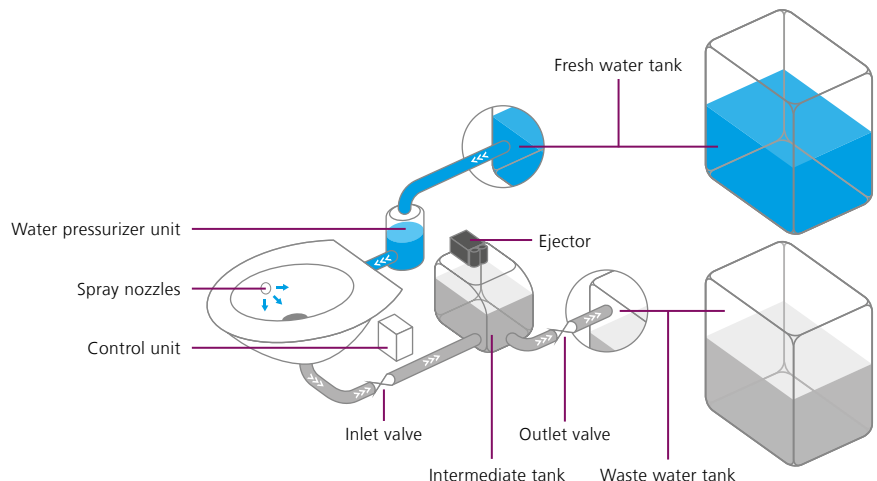

Evac Compact

One unit. All components. Full flexibility.

System Design

Saving space as well as resources, this microprocessor-controlled, all-in-one unit features a local vacuum system, removing the need for a vacuum-proof waste water tank. It is available with both sliding gate valve and pinch valve. Use depends on customer preferences and specifications. The customer has a choice between sit-down, squatting pan and urinal styles.

Super efficient at just 0,5 l water per flush and engineered to ensure optimum performance using small tank volumes, the Evac Compact is an excellent and economical stand-alone solution. Its integrated fault detection and trouble shooting as well as super-easy installation and maintenance make it a worry-free system: The entire unit can be replaced within 10-15 minutes.

How it works

- » After flush activation a vacuum is created in intermediate tank
- » The bowl is rinsed
- » Bowl contents are discharged into intermediate tank
- » Pressure is increased to transport contents of intermediate tank to waste water tank

2.2 W (standby) – 12 W (operational)

Accessories and Maintenance Products

Flush water additive

Preventing lime deposits as well as blocked pipes. Enviroclean as well as EVACclean Eco (without biocides) are designed to improve cleanliness, performance and longevity of the entire sanitary system. During each flush, a small amount of additive is added to the water by a dosing pump.