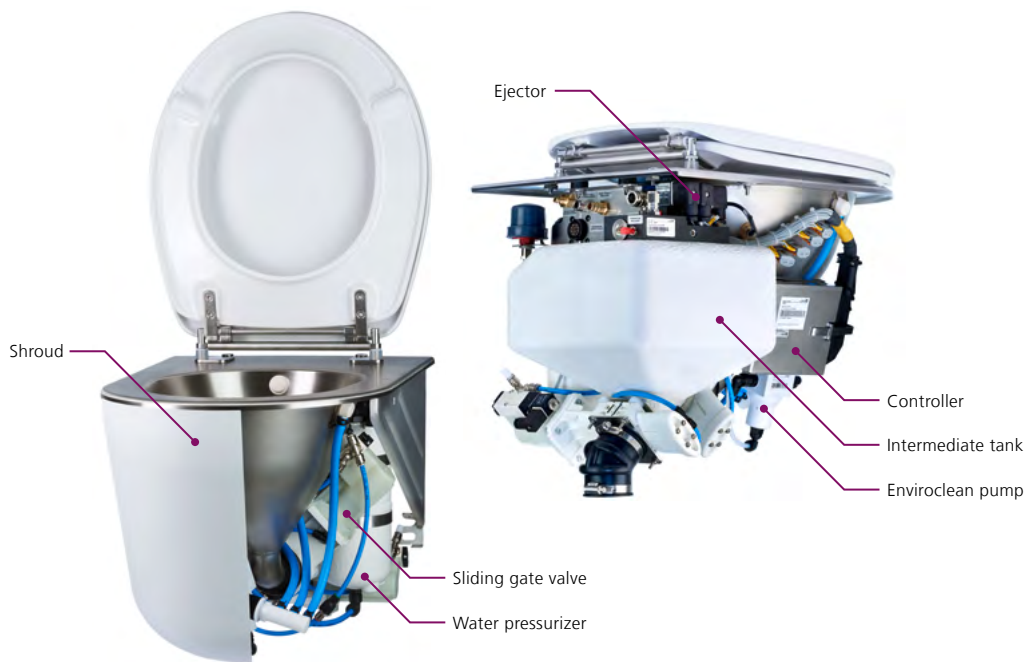

Evac Compact

One unit. All components. Full flexibility.

System Design

Saving space as well as resources, this microprocessor-controlled, all-in-one unit features a local vacuum system, removing the need for a vacuum-proof waste water tank. It is available with both sliding gate valve and pinch valve. Use depends on customer preferences and specifications. The customer has a choice between sit-down, squatting pan and urinal styles.

Super efficient at just 0,5 l water per flush and engineered to ensure optimum performance using small tank volumes, the Evac Compact is an excellent and economical stand-alone solution. Its integrated fault detection and trouble shooting as well as super-easy installation and maintenance make it a worry-free system: The entire unit can be replaced within 10-15 minutes.

How it works

- » After flush activation a vacuum is created in intermediate tank
- » The bowl is rinsed
- » Bowl contents are discharged into intermediate tank
- » Pressure is increased to transport contents of intermediate tank to waste water tank

2.2 W (standby) – 12 W (operational)

Accessories and Maintenance Products

Flush water additive

Preventing lime deposits as well as blocked pipes. Enviroclean as well as EVACclean Eco (without biocides) are designed to improve cleanliness, performance and longevity of the entire sanitary system. During each flush, a small amount of additive is added to the water by a dosing pump.