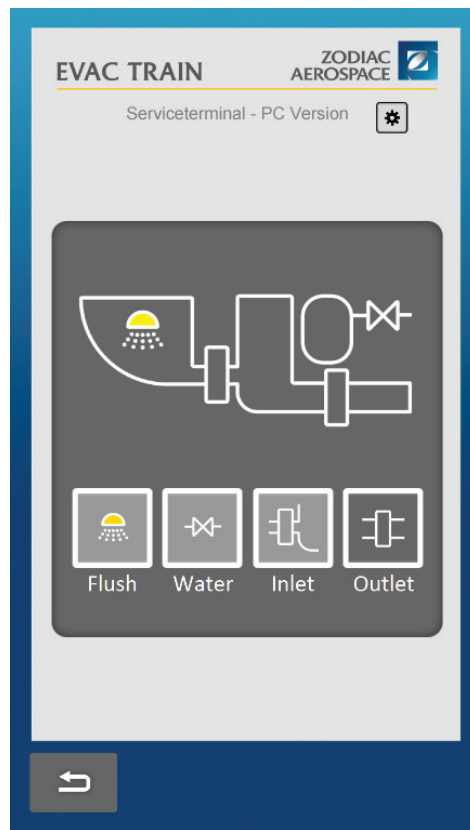

## Serviceterminal - PC Version Classic View

- The Serviceterminal - PC Version is a maintenance software for Evac vacuum toilets. It provides the following functions:
  - Removal of blockages
  - Error log reading
  - Flush cycle counter
- Two different views are freely selectable, depending on user preference
- Classic View based on EVAC handheld service terminal
- Optimized for Windows 7

## Serviceterminal - PC Version Modern View

- Clear layout with icons for intuitive interaction
- Simplified valve control function using graphical user interface
- Event counter results and toilet parameters in the overview for increased transparency
- Fast and easy data transfer offers the customer the possibility for individual preparation and compiling statistics