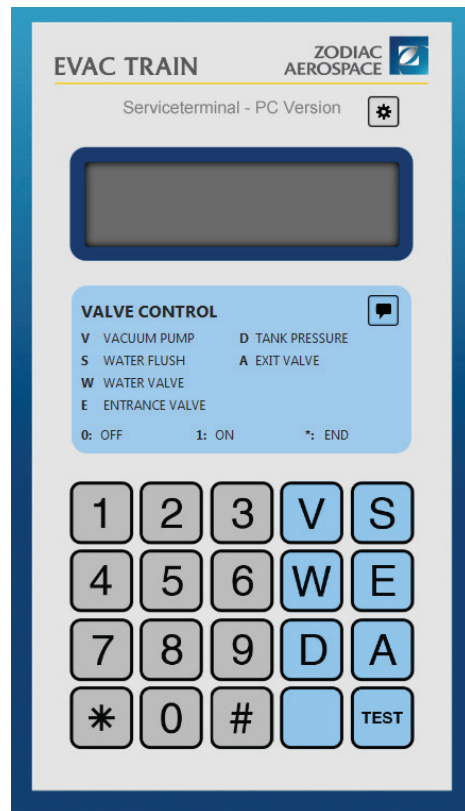

## Serviceterminal - PC Version Classic View

- The Serviceterminal - PC Version is a maintenance software for Evac vacuum toilets. It provides the following functions:
  - Removal of blockages
  - Error log reading
  - Flush cycle counter
- Two different views are freely selectable, depending on user preference
- Classic View based on EVAC handheld service terminal
- Optimized for Windows 7

## Serviceterminal - PC Version Modern View

- Clear layout with icons for intuitive interaction
- Simplified valve control function using graphical user interface
- Event counter results and toilet parameters in the overview for increased transparency
- Fast and easy data transfer offers the customer the possibility for individual preparation and compiling statistics