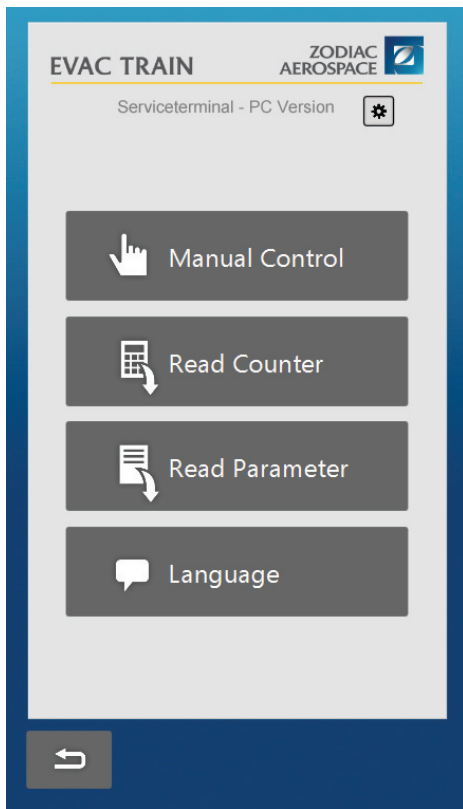

## Serviceterminal - PC Version Classic View

- The Serviceterminal - PC Version is a maintenance software for Evac vacuum toilets. It provides the following functions:
  - Removal of blockages
  - Error log reading
  - Flush cycle counter
- Two different views are freely selectable, depending on user preference
- Classic View based on EVAC handheld service terminal
- Optimized for Windows 7

## Serviceterminal - PC Version Modern View

- Clear layout with icons for intuitive interaction
- Simplified valve control function using graphical user interface
- Event counter results and toilet parameters in the overview for increased transparency
- Fast and easy data transfer offers the customer the possibility for individual preparation and compiling statistics